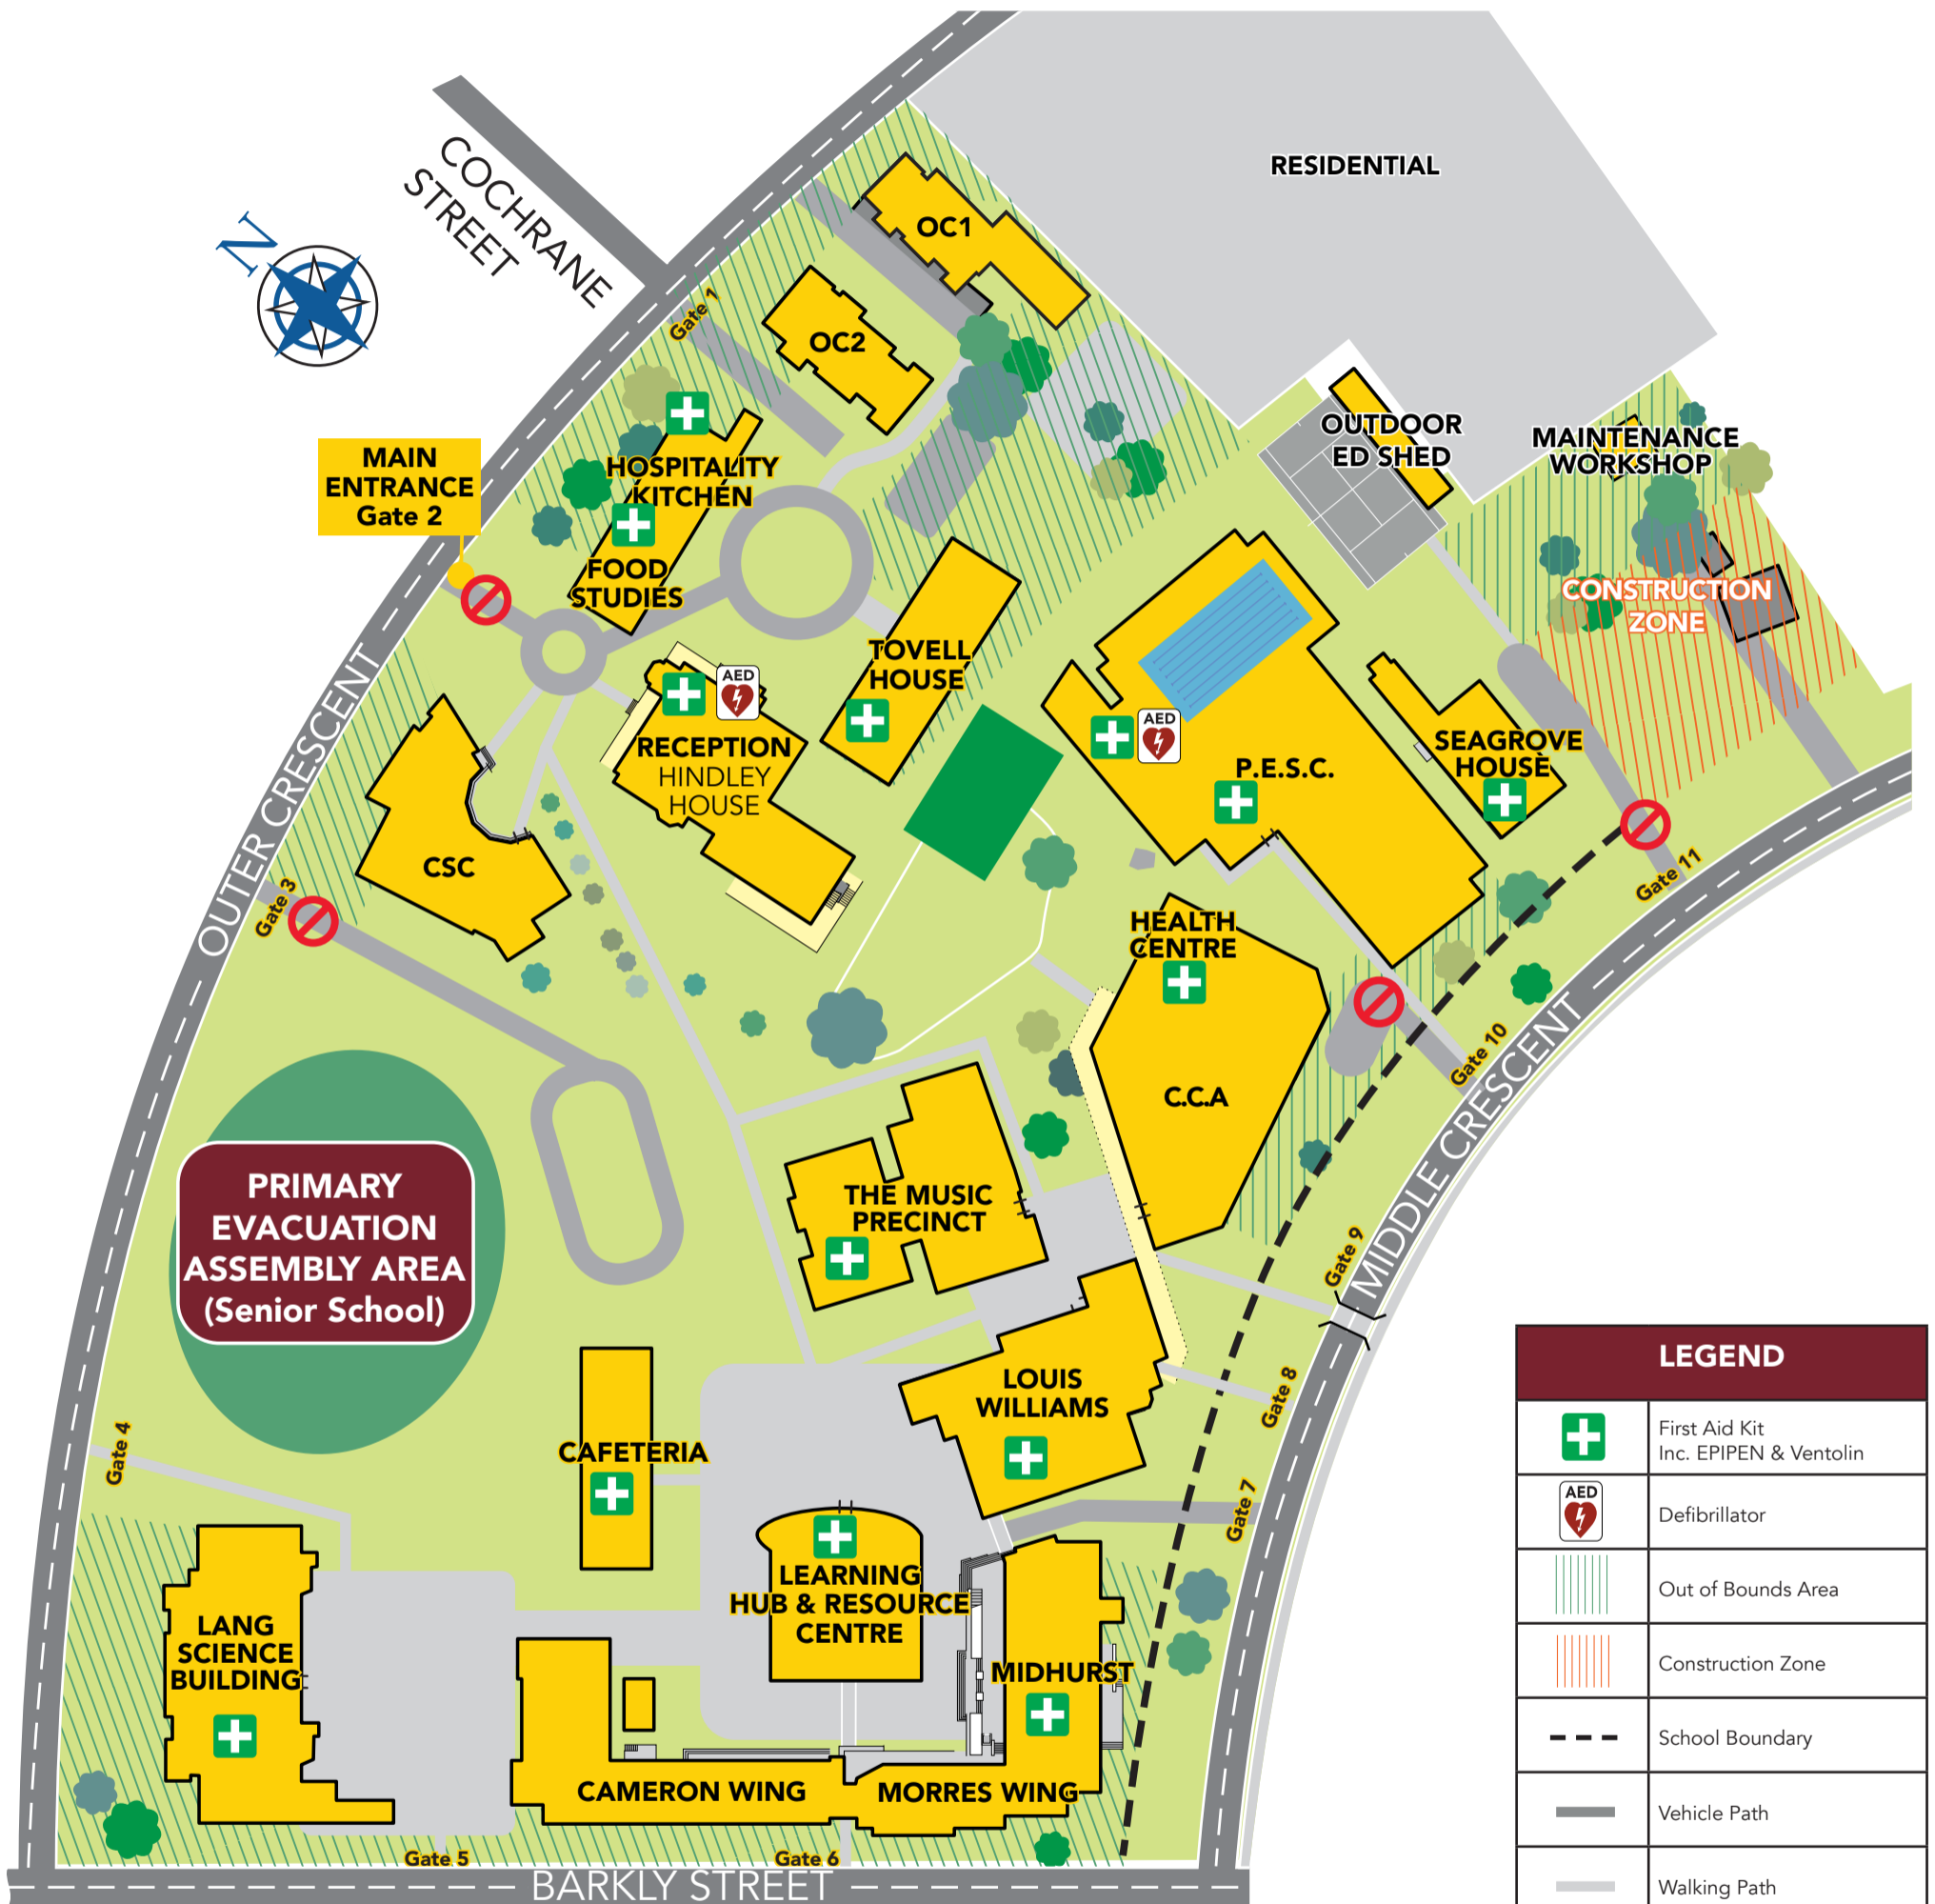

# SENIOR SCHOOL CAMPUS MAP

51 OUTER CRESCENT, BRIGHTON VIC 3186

LEGEND	
	First Aid Kit Inc. EPIPEN & Ventolin
	Defibrillator
	Out of Bounds Area
	Construction Zone
	School Boundary
	Vehicle Path
	Walking Path
	No Private Vehicle Access

Building Code	
Cameron Wing	CW
Patricia Turner Centre for Creative Arts	CCA
Centenary Student Centre	CSC
Hindley House	HH
Food Studies	FS
Lang Science Building	LSB
Learning Hub & Resource Centre	LH
Louis Williams	LW
Midhurst	MH
Morres Wing	MW
Music Precinct	MP
17-19 Outer Crescent	OC1
21-23 Outer Crescent	OC2
Physical Education Sports Centre	PESC
Seagrove	SG
Tovell House	TH